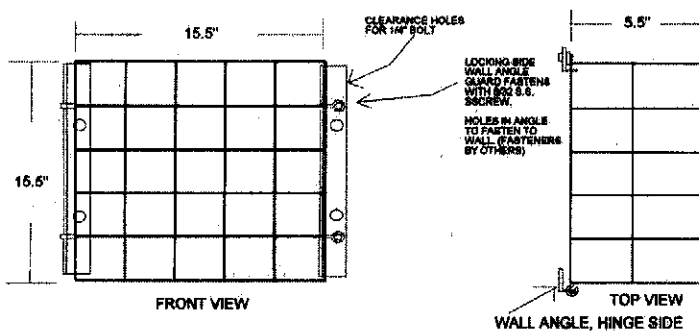

REMOTE HEADS

ADJUSTABLE WHITE PAINTED METAL SHELL WITH 6 VOLT 12 WATT SEALED BEAM LAMP

ORDERING CODE		
CATALOG #	DISCRIPTION	COLOR
MS6-12W	METAL SHELL WITH SEALED BEAM LAMP	WHITE

REMOTE MOUNTING PLATES

FOR METAL LAMP HEADS

ORDERING CODE		
CATALOG #	DISCRIPTION	COLOR
MMP-1	MOUNTS ONE HEAD TO SINGLE GANG BOX	CHROME
MMP-2	MOUNTS TWO HEADS TO A TWO GANG BOX	CHROME

MATERIAL: .106 WIRE, CHROME PLATED
WALL ANGLES: 20 GA STAINLESS STEEL

GUARD SWINGS OPEN 90 DEGREES FOR SERVICING OF FIXTURE.
CAN BE MOUNTED TO OPEN RIGHT, LEFT, UP OR DOWN.

WIRE GUARD

ORDERING CODE	
CATALOG NUMBER	COLOR
WG-1515	CHROME

© 1996 WESTERN LIGHTING INC
remote-1,2